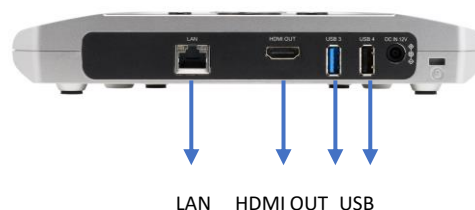

NEW PRODUCT 2021

ELMO
CONNECTING MINDS

ELMO HS-2 Wireless Presentation System

ELMO IN PRACTICE

Best for small / medium meeting and Web conference

KEY FEATURES

◆ Easy Connection

- Wireless Screen Mirroring over Multi OS
(Windows / Mac / iPad / iPhone / Android / Chromebook / ELMO STEM Cam)
- Compatible to AirPlay / Miracast / Chromecast
- Remote Commander for easy control

◆ Recording function for archiving

◆ ZOOM Ready (ELMO ZOOM Tool)

◆ Utility Apps pre-installed

- Annotation
- Document Viewer
- Internet Browser

SPECIFICATION

Operating system	Android 9.0	
Technical Interface		
HDMI	OUT x1 / IN x 1 (Type A, v 1.4b)	
HDMI Audio	Yes	
USB Type A	x4 (Host) HID / Mass Storage / UAC / HUB	
USB Type C (DP Alt)	x1	
USB Type C Audio (DP Alt)	Yes	
SD Slot	Yes	
Wired LAN	10BASET / 100BASE TX / 1000BASE T	
WiFi	IEEE 802.11 ac/a/b/g/n	
Built-in Mic	Yes	
Mic In	Yes (via USB)	
Mirroring		
Connectable Devices	Max 4 devices (Wireless or Wired)	
Compatible Format	AirPlay / Miracast / Chromecast	
Compatible OS	Windows OS / Mac OS / iOS / iPadOS / Android OS / Chrome OS	
OS Requirements	Windows 8.1 or later	iPad OS 13.1 or later
	Mac OS 10.11 or later	Android 5.0 or later
	iOS 10 or later	Chrome OS All version
Mirroring Audio	Yes	
Touchback	Yes on Miracast (Windows)	
Resolution	Max. 4K (HDMI / USB Type C) / Max. FHD (Wireless)	
Other functions and applications		
USB Camera Connection	ELMO L-12F / MX-P3 / MX-P2 / OX-1	
ZOOM	Yes by ELMO ZOOM Tool (EZT) downloadable from "ELMO Play"	
Recording	Yes (onto SD / USB Memory / Internal Memory)	
Annotation App	Yes	
Document Viewer App	Yes	
Remote Control	Yes (Bluetooth)	
Others		
Power	DC 12V	
Power Consumption	24W	
Dimensions	W: 214mm D: 114mm H: 37mm	
Weight	470g	
Warranty	3 Years	