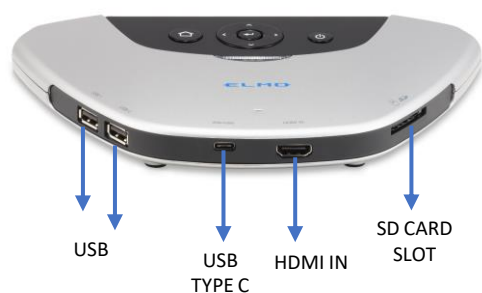

◆ Recording function for archiving

◆ ZOOM Ready (ELMO ZOOM Tool)

◆ Utility Apps pre-installed

- Annotation
- Document Viewer
- Internet Browser

SPECIFICATION

Operating system	Android 9.0	
Technical Interface		
HDMI	OUT x1 / IN x 1 (Type A, v 1.4b)	
HDMI Audio	Yes	
USB Type A	x4 (Host) HID / Mass Storage / UAC / HUB	
USB Type C (DP Alt)	x1	
USB Type C Audio (DP Alt)	Yes	
SD Slot	Yes	
Wired LAN	10BASET / 100BASE TX / 1000BASE T	
WiFi	IEEE 802.11 ac/a/b/g/n	
Built-in Mic	Yes	
Mic In	Yes (via USB)	
Mirroring		
Connectable Devices	Max 4 devices (Wireless or Wired)	
Compatible Format	AirPlay / Miracast / Chromecast	
Compatible OS	Windows OS / Mac OS / iOS / iPadOS / Android OS / Chrome OS	
OS Requirements	Windows 8.1 or later	iPad OS 13.1 or later
	Mac OS 10.11 or later	Android 5.0 or later
	iOS 10 or later	Chrome OS All version
Mirroring Audio	Yes	
Touchback	Yes on Miracast (Windows)	
Resolution	Max. 4K (HDMI / USB Type C) / Max. FHD (Wireless)	
Other functions and applications		
USB Camera Connection	ELMO L-12F / MX-P3 / MX-P2 / OX-1	
ZOOM	Yes by ELMO ZOOM Tool (EZT) downloadable from "ELMO Play"	
Recording	Yes (onto SD / USB Memory / Internal Memory)	
Annotation App	Yes	
Document Viewer App	Yes	
Remote Control	Yes (Bluetooth)	
Others		
Power	DC 12V	
Power Consumption	24W	
Dimensions	W: 214mm D: 114mm H: 37mm	
Weight	470g	
Warranty	3 Years	