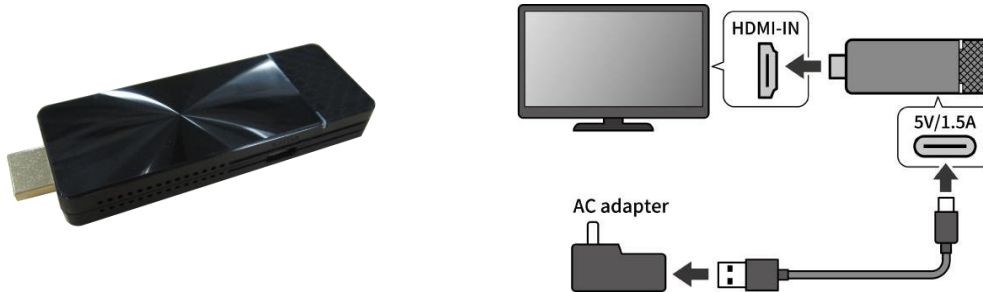

# ELMO Cast (Model Code #7200)

## Making Any Display\* Compatible to MIRACAST

\*HDMI interface required

- **Wireless Image Transmission via MIRACAST**
- **Compatible to Android/Chrome/iOS/Mac OS/Windows**
- **Compatible to ELMO Visualiser/Document Camera : ELMO MO-2/MA-1/L-12W**

Specification	
Model Name	ELMO Cast
Network Standards	IEEE802.11a/b/g/n/ac 5GHz (default) 2.4GHz and 5GHz cannot be used simultaneously.
Protocol	TCP / IP, SNMP
IP Address Setting	DHCP (Auto) / Manual IP Address configuration
Resolution	1280x720 (50/60P) 1920x1080 (24/50/60P) 3840x2160 (24/25/30P) *1 4096x2160 (24P) *1 Compatible to 720p and 1080p Progressive 60Hz Non-compatible to 720i or 1080i Intelce
Output	HDMI (version 1.4)
Power Supply	5V/1.5A (USB Type-C)
Power Consumption	6W (in projection) / 3W (in stand-by)
Operating Temperature	0~40℃
Weight	120g (main unit)
Size	97mm x 32mm x 11mm (main unit w/o HDMI connector)